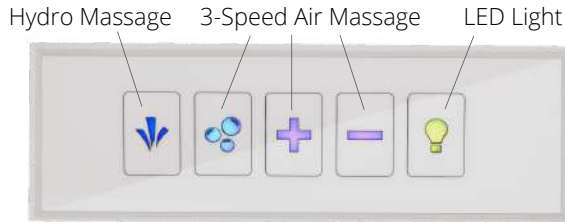

Elite
30"W x 52"L

Royal
32"W x 52"L

Petite
28"W x 52"L

Ultimate
30"W x 60"L

Ella Ultimate Walk-In Bath

Air + Hydro Therapy Massage + Independent Foot Massage
(Ultimate is equipped with 2 hydro pumps and one air pump)

Experience an instant, in-home foot massage from Ella's Bubbles in just minutes!

4 Foot Jets In Hydro + Hydro Option Shown Here

Features

LED Chromatherapy Light

Stainless Steel Removable Door

Patented & Detachable 360° Swivel Tray

Ozone Sterilization

Infusion™ Microbubble Therapy

Ella Gravity Driven 2" Dual Drain Technology

Ella acrylic walk-in tubs include our Dual Drain Technology, which has 2 independent overflows, two 2-inch floor drains which can be operated independently by stainless steel cables to assure reliable and fast draining. In addition, both drain openers are equipped with ADA compatible extension handles for easy and comfortable use.

Control Options

Digital Push Control

ON/OFF Push Control

Faucet Options

Ella 2 Piece Fast-Fill Faucet (Chrome or Brushed Nickel)

Ella 5 Piece Fast-Fill Faucet

Shower Column Kit for Deck Mounted Faucets