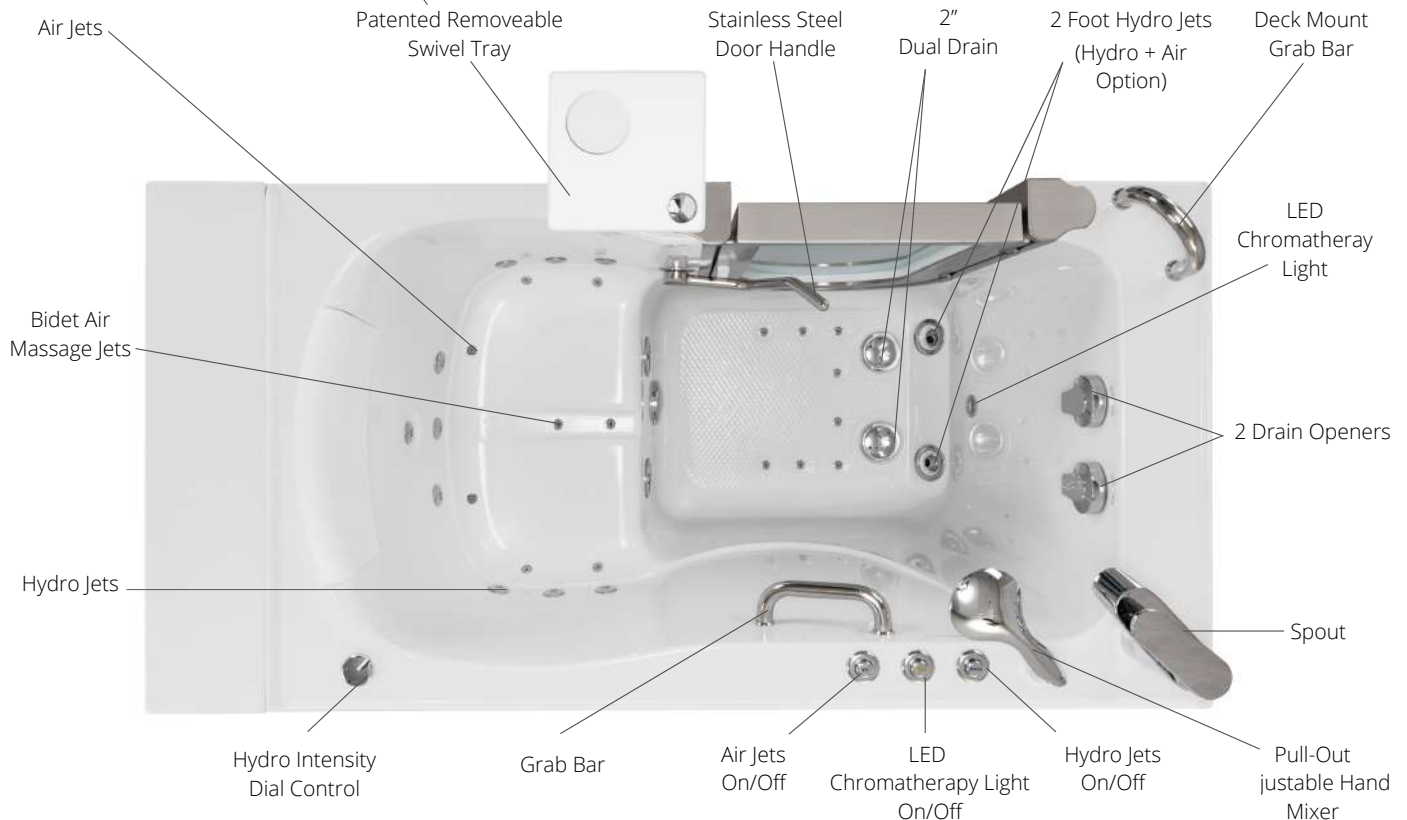

Disclaimer: Petite model does not include a deck mounted grab bar and has a slightly different shell design. Elite, Petite, & Royal - Extra 2 hydro jets added for the hydro + hydro option.

Model Options

Elite
30"W x 52"L

Royal
32"W x 52"L

Petite
28"W x 52"L

Ultimate
30"W x 60"L

Ella Ultimate Walk-In Bath

Air + Hydro Therapy Massage + Independent Foot Massage
(Ultimate is equipped with 2 hydro pumps and one air pump)

Ozone Sterilization

Infusion™ Microbubble Therapy

Ella Gravity Driven 2" Dual Drain Technology

Ella acrylic walk-in tubs include our Dual Drain Technology, which has 2 independent overflows, two 2-inch floor drains which can be operated independently by stainless steel cables to assure reliable and fast draining. In addition, both drain openers are equipped with ADA compatible extension handles for easy and comfortable use.

Control Options

Digital Push Control

ON/OFF Push Control

Faucet Options

Ella 2 Piece Fast-Fill Faucet (Chrome or Brushed Nickel)

Ella 5 Piece Fast-Fill Faucet

Shower Column Kit for Deck Mounted Faucets