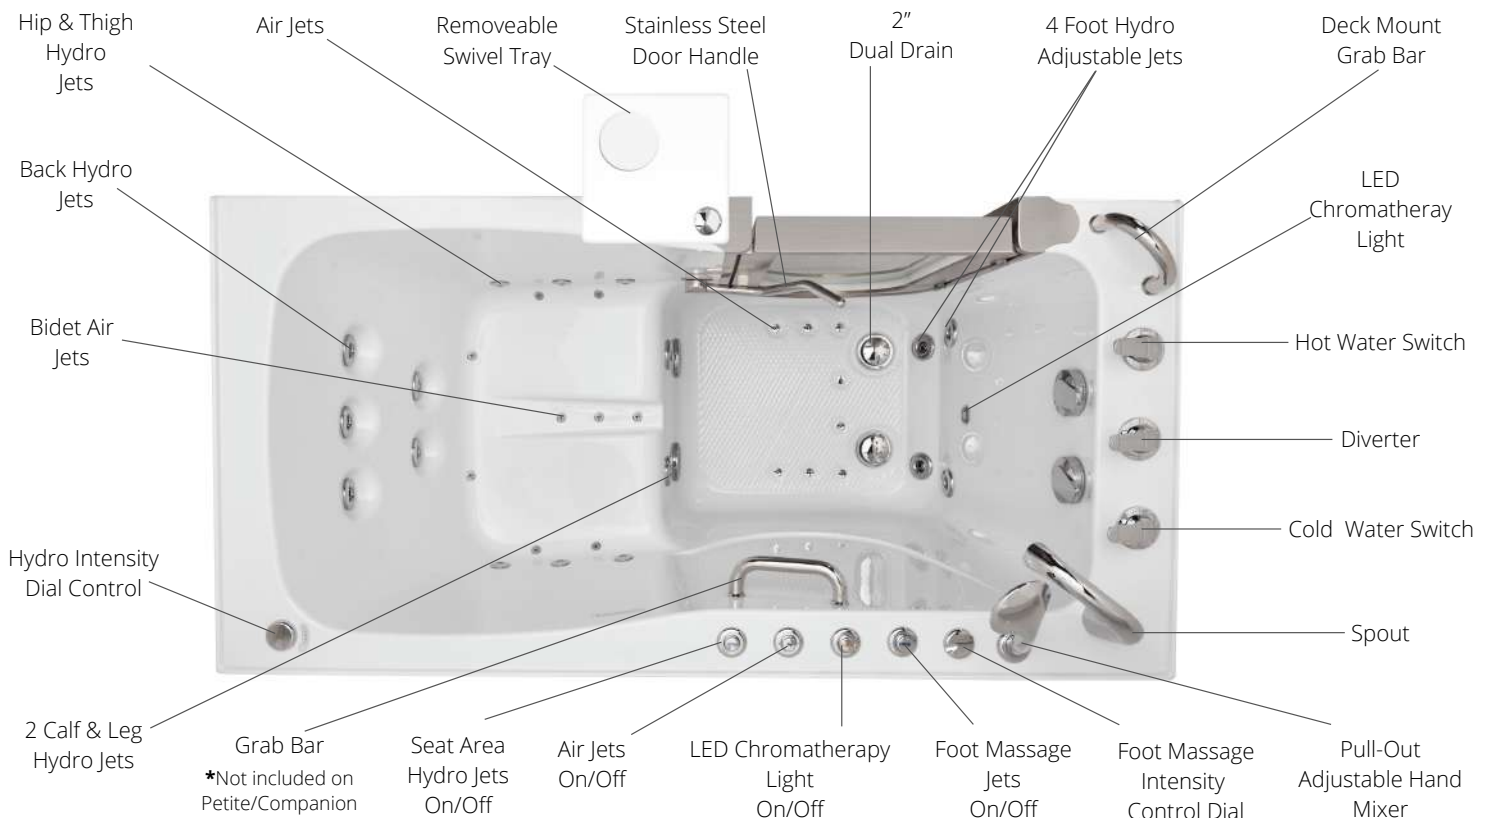

Elite
30"W x 52"L

Royal
32"W x 52"L

Petite
28"W x 52"L

Ultimate
30"W x 60"L

Ella Ultimate Walk-In Bath

Air + Hydro Therapy Massage + Independent Foot Massage
(Ultimate is equipped with 2 hydro pumps and one air pump)

Experience an instant, in-home foot massage from Ella's Bubbles in just minutes!

4 Foot Jets In Hydro + Hydro Option Shown Here

Features

LED Chromatherapy Light

Stainless Steel Removable Door

Patented & Detachable 360° Swivel Tray

Ozone Sterilization

Infusion™ Microbubble Therapy

Ella Gravity Driven 2" Dual Drain Technology

Ella acrylic walk-in tubs include our Dual Drain Technology, which has 2 independent overflows, two 2-inch floor drains which can be operated independently by stainless steel cables to assure reliable and fast draining. In addition, both drain openers are equipped with ADA compatible extension handles for easy and comfortable use.

Control Options

Digital Push Control

ON/OFF Push Control

Faucet Options

Ella 2 Piece Fast-Fill Faucet (Chrome or Brushed Nickel)

Ella 5 Piece Fast-Fill Faucet

Shower Column Kit for Deck Mounted Faucets